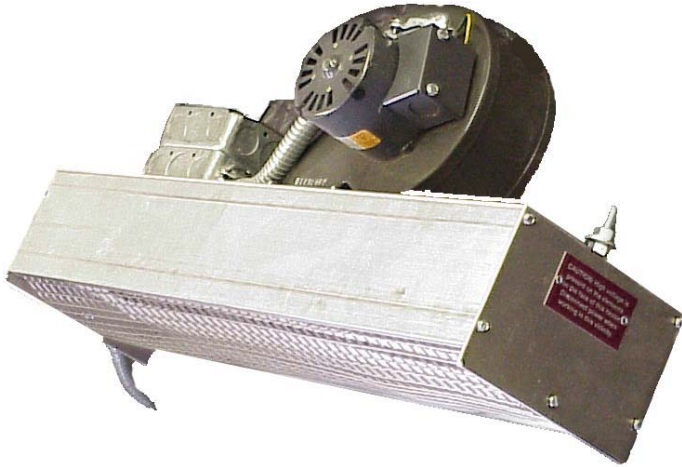

**INFRARED AIR DRYERS FOR THE FLEXO INDUSTRY**

**MEDIUM WAVELENGTH SFA  
FLEXO DRYER WITH BLOWER**

- Unique combination of IR and Air improves drying
- Faster line speeds with a small efficient dryer
- Simple to install, simple to operate
- Adjustable air flow
- Value priced, affordable
- Safe to operate
- Operates on 120 V
- Designed for narrow webs

**MEDIUM WAVELENGTH SFA  
FLEXO DRYER WITH REMOTE BLOWER**

- Unique combination of IR and Air improves drying
- Faster line speeds with a small efficient dryer
- Built-in exhaust plenum
- Suitable for solvent & water based coatings/inks
- Custom designed for your coating line or printing press
- Widths up to 160"